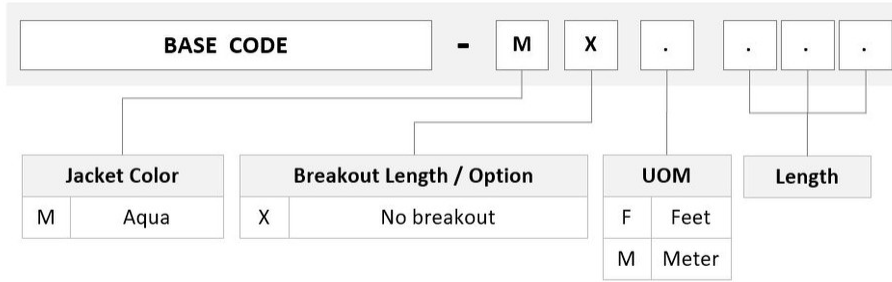

UDXLCLC21

Mechanical Specifications

Cable Retention Strength, maximum 11.24 lb @ 0 ° | 4.40 lb @ 90 °

Optical Specifications

Fiber Mode Multimode

Fiber Type OM4, LazrSPEED®

Environmental Specifications

Operating Temperature -10 °C to +60 °C (+14 °F to +140 °F)

Environmental Space Plenum

Regulatory Compliance/Certifications

Agency

CHINA-ROHS

ISO 9001:2015

ROHS

Classification

Above maximum concentration value

Designed, manufactured and/or distributed under this quality management system

Compliant/Exempted

Included Products

- 760101451 – LazrSPEED® 1.6 mm Plenum Simplex Cable
- P-001-SP-5K-F16AQ
- 860637378 – LazrSPEED® Elite LC Connector duplex for 1.6 mm Fiber, multimode