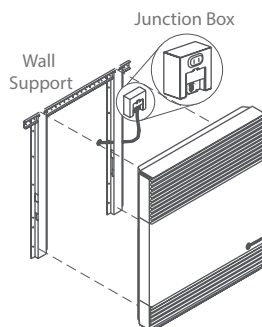

Application

- Kitchen, living room, family room, bedroom, bay window, basement.