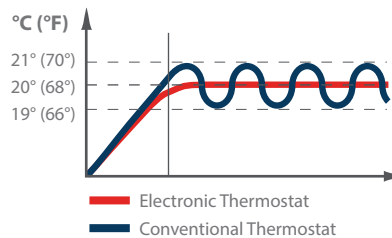

Application

- Kitchen, living room, family room, bedroom, bay window, basement.