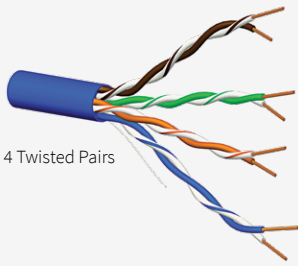

# U/UTP 4-PAIR HORIZONTAL DISTRIBUTION CABLES

**CAT6A U/UTP 65 Series Cables**  
**CAT6A - 6540-2 X YY - L305**  
 1000 ft (305 meters) reel

X	Fire Rating	YY	Color
P	Plenum	BL	Blue
R	Riser	WH	White

\* Other colors available upon request

X	Fire Rating	YY	Color
P	Plenum	BL	Blue
R	Riser	WH	White
		PR	Purple

\* Other colors available upon request

**CAT6 U/UTP 60 Series Cables**  
**CAT6 - 6040-2 X YY - R305**  
 1000 ft (305 meters) Reel II (reel-free) box

X	Fire Rating	YY	Color
P	Plenum	BL	Blue
R	Riser	WH	White

\* Other colors available upon request

**CAT5e U/UTP 50 Series Cables**  
**CAT5e - 5540-1 X YY - R305**  
 1000 ft (3015 meters) Reel II (reel-free) box

## Cable Structure

4 Twisted Pairs