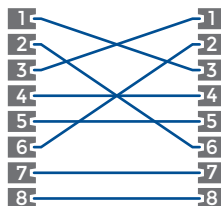

## Cable Structure

4 Twisted Pairs

## IP - Ingress Protection Rating

Rating	Solid Particle Protection	Liquid Ingress Protection
IP20	Fingers	Not protected
IP67	Dust tight	Short periods up to 1m depth
IP68	Dust tight	Longer periods at 1m or greater depth

## Wiring Schemes

T568 A/B

Cross-over T568 A to B

Cross-over Gigabit T568 B IEEE 802.3