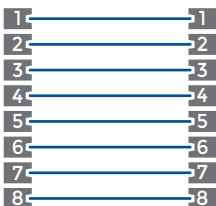

Wiring Schemes

T568 A/B