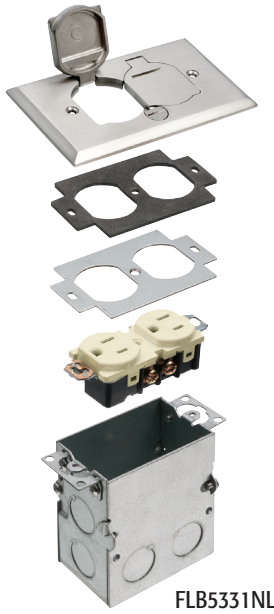

Floor Box Kit with Steel Box and Metal Cover

Kit includes steel box (single or 2-gang), gaskets, receptacle(s), and mounting screws

NEW!

CATALOG NUMBER	UPC/DCI/NAED MFG #018997	DESCRIPTION	UNIT PKG	STD PKG	DIM A	DIM B	DIM C
FLB5331MB	22019	Brass Cover, Single Gang w/2 Flip Lids	1	4	2.900	5.000	3.725
FLB5331NL	22020	Nickel-plated Cover, Single Gang w/2 Flip Lids	1	4	2.900	5.000	3.725
FLB5551MB	22038	Brass Cover, 2-Gang w/4 Flip Lids	1	4	5.018	5.018	3.764
FLB5551NL	22039	Nickel-plated Cover, 2-Gang w/4 Flip Lids	1	4	5.018	5.018	3.764

Floor Boxes

Installation Shots

Includes:
Steel box (single or 2-gang), metal cover with flip lids, gaskets, receptacle(s), and mounting screws.