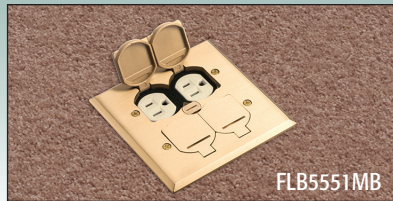

Floor Box Kit with Steel Box and Metal Cover

Kit includes steel box (single or 2-gang), gaskets, receptacle(s), and mounting screws

NEW!

CATALOG NUMBER	UPC/DCI/NAED MFG #018997	DESCRIPTION	UNIT PKG	STD PKG	DIM A	DIM B	DIM C
FLB5331MB	22019	Brass Cover, Single Gang w/2 Flip Lids	1	4	2.900	5.000	3.725
FLB5331NL	22020	Nickel-plated Cover, Single Gang w/2 Flip Lids	1	4	2.900	5.000	3.725
FLB5551MB	22038	Brass Cover, 2-Gang w/4 Flip Lids	1	4	5.018	5.018	3.764
FLB5551NL	22039	Nickel-plated Cover, 2-Gang w/4 Flip Lids	1	4	5.018	5.018	3.764

Floor Boxes

Installation Shots

Includes:
Steel box (single or 2-gang), metal cover with flip lids, gaskets, receptacle(s), and mounting screws.