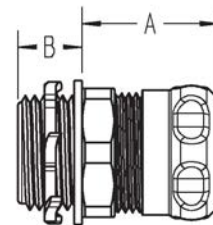

These reliable fittings and couplings are now available for all electric metallic tubing (EMT) sizes up to 4 in.

- Sealing ring ensures a raintight seal
- Distinctive design and blue-coloured gland nut enable easy visual inspection for conformance, even at a distance
- All-steel construction for durability and long service life
- Sharp teeth on locknut ensure solid bond and tight grip on enclosure surface

Specifications

Material: Steel body and steel locknut

Finish: Electro zinc plated

Liner (insulated fittings only): Nylon

Threads: Hub threads (NPS)

Sealing Gasket: Neoprene

Sealing Ring: Nylon

Use: Wet locations, concrete-tight

UL Listed Raintight (File E-16592)

UL514B / CSAC22.2-N°18.3

NEMA FB-1

NEMA 3R

Wet-location EMT compression fittings

Cat. No.	Hub Size (in.)	Dimensions (in.)			Std. Ctn.
		A	B	C	
Non-insulated					
CI5604-WL	½	1.22	0.47	1.14	100
CI5606-WL	¾	1.21	0.48	1.38	50
CI5608-WL	1	1.30	0.50	1.67	25
CI5610-WL	1-¼	1.50	0.60	2.06	25
CI5612-WL	1-½	1.53	0.65	2.27	20
CI5616-WL	2	1.67	0.73	2.77	10
CI5620-WL	2-½	2.77	0.87	3.65	5
CI5624-WL	3	2.75	0.87	4.30	5
CI5632-WL	4	3.12	0.92	5.23	5
Insulated					
CI5604-IT-WL	½	1.22	0.54	1.14	100
CI5606-IT-WL	¾	1.21	0.55	1.38	50
CI5608-IT-WL	1	1.30	0.57	1.67	25
CI5610-IT-WL	1-¼	1.50	0.69	2.06	25
CI5612-IT-WL	1-½	1.53	0.74	2.27	20
CI5616-IT-WL	2	1.67	0.82	2.77	10
CI5620-IT-WL	2-½	2.77	0.99	3.65	5
CI5624-IT-WL	3	2.75	0.99	4.30	5
CI5632-IT-WL	4	3.12	1.04	5.23	5

Wet-location EMT compression couplings

Cat. No.	Hub Size (in.)	Dimensions (in.)			Std. Ctn.
		A	B	C	
CI5704-WL	½	1.94	1.14	-	100
CI5706-WL	¾	2.09	1.38	-	50
CI5708-WL	1	2.31	1.67	-	25
CI5710-WL	1-¼	2.58	2.06	-	25
CI5712-WL	1-½	2.74	2.27	-	20
CI5716-WL	2	2.83	2.77	-	10
CI5720-WL	2-½	4.47	3.65	-	5
CI5724-WL	3	4.70	4.30	-	5
CI5732-WL	4	5.75	5.23	-	5