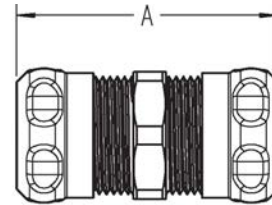

Wet-location fittings

Now available in sizes

Up to 4 in.

Fast and easy installation

Raintight seal

High performance

Iberville® wet-location EMT compression fittings feature a sealing ring to ensure a raintight seal.

Specifications

Material: Steel body and steel locknut

Finish: Electro zinc plated

Liner (insulated fittings only): Nylon

Threads: Hub threads (NPS)

Sealing Gasket: Neoprene

Sealing Ring: Nylon

Use: Wet locations, concrete-tight

UL Listed Raintight (File E-16592)

UL514B / CSAC22.2-N°18.3

NEMA FB-1

NEMA 3R

Wet-location EMT compression fittings

Cat. No.	Hub Size (in.)	Dimensions (in.)			Std. Ctn.
		A	B	C	
Non-insulated					
CI5604-WL	½	1.22	0.47	1.14	100
CI5606-WL	¾	1.21	0.48	1.38	50
CI5608-WL	1	1.30	0.50	1.67	25
CI5610-WL	1-¼	1.50	0.60	2.06	25
CI5612-WL	1-½	1.53	0.65	2.27	20
CI5616-WL	2	1.67	0.73	2.77	10
CI5620-WL	2-½	2.77	0.87	3.65	5
CI5624-WL	3	2.75	0.87	4.30	5
CI5632-WL	4	3.12	0.92	5.23	5
Insulated					
CI5604-IT-WL	½	1.22	0.54	1.14	100
CI5606-IT-WL	¾	1.21	0.55	1.38	50
CI5608-IT-WL	1	1.30	0.57	1.67	25
CI5610-IT-WL	1-¼	1.50	0.69	2.06	25
CI5612-IT-WL	1-½	1.53	0.74	2.27	20
CI5616-IT-WL	2	1.67	0.82	2.77	10
CI5620-IT-WL	2-½	2.77	0.99	3.65	5
CI5624-IT-WL	3	2.75	0.99	4.30	5
CI5632-IT-WL	4	3.12	1.04	5.23	5

Wet-location EMT compression couplings

Cat. No.	Hub Size (in.)	Dimensions (in.)			Std. Ctn.
		A	B	C	
CI5704-WL	½	1.94	1.14	-	100
CI5706-WL	¾	2.09	1.38	-	50
CI5708-WL	1	2.31	1.67	-	25
CI5710-WL	1-¼	2.58	2.06	-	25
CI5712-WL	1-½	2.74	2.27	-	20
CI5716-WL	2	2.83	2.77	-	10
CI5720-WL	2-½	4.47	3.65	-	5
CI5724-WL	3	4.70	4.30	-	5
CI5732-WL	4	5.75	5.23	-	5