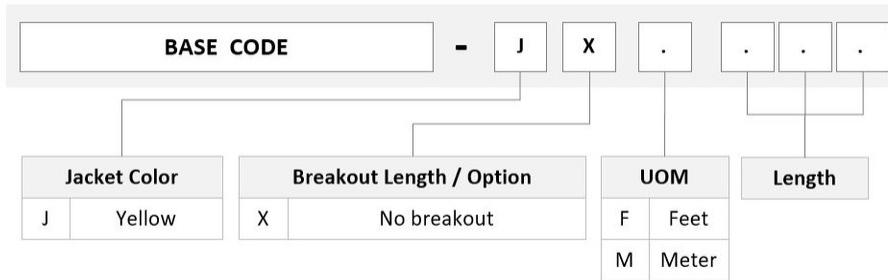

UDGLULU62

Ordering Tree

Mechanical Specifications

Cable Retention Strength, maximum 11.24 lb @ 0 ° | 4.40 lb @ 90 °

Optical Specifications

Fiber Mode Singlemode
Fiber Type G.652.D | G.657.A2, TeraSPEED®
Insertion Loss, maximum 0.25 dB
Return Loss, minimum 50 dB

Environmental Specifications

Operating Temperature -10 °C to +60 °C (+14 °F to +140 °F)
Environmental Space Plenum

Regulatory Compliance/Certifications

Agency	Classification
CHINA-ROHS	Above maximum concentration value
ISO 9001:2015	Designed, manufactured and/or distributed under this quality management system
ROHS	Compliant/Exempted

Included Products

- 760240254 - Plenum Light Duty Interconnect Cordage Cable, 2 fiber
- P-002-MP-8G-F20YL
- 860650412 - TeraSPEED® LC UniBoot 2.0MM UPC/LC UNIBOOT CONNECTOR